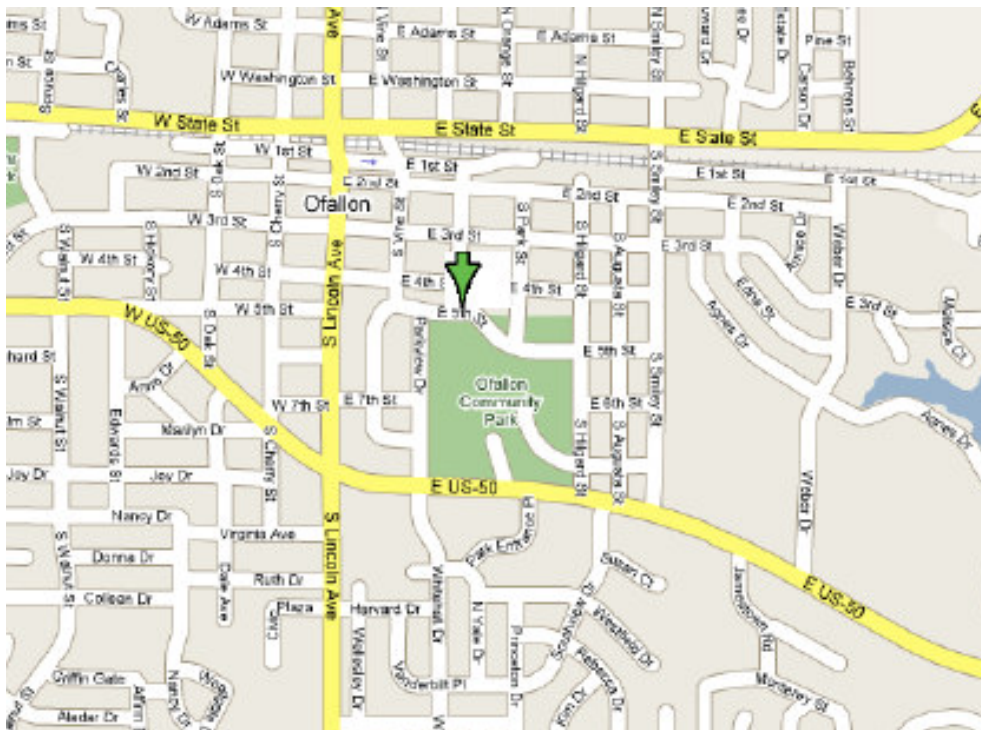

Map & Directions to Katy Cavins Community Center O'Fallon, IL

Directions to the Katy Cavins Community Center

From the East – Take I-64 to the O'Fallon Exit 19 (Hwy 158). Make sure to take the O'Fallon exit and not the Scott Air Force Base Exit. Follow Hwy 158 to the first stop light and take a left – this will be Hwy 50. Follow Hwy 50 past the High School to Parkview Drive (Turn right before Hardee's). Follow Parkview Drive to East 5th Street - take a right at East 5th Street. The Katy Cavins Community Center will be on your left hand side. Parking is located to the East of the Community Center and directly in front.

From the West – Take I-64 to the O'Fallon Exit 14. Take a left (East) at the light at the end of the exit ramp – this will be Hwy 50. Follow Hwy 50 through O'Fallon to Parkview Drive (Turn left after Hardee's). Follow Parkview Drive to East 5th Street- take a right at East 5th Street. The Katy Cavins Community Center will be on your left hand side. Parking is located to the East of the Community Center and directly in front.

Map courtesy of Googlemaps